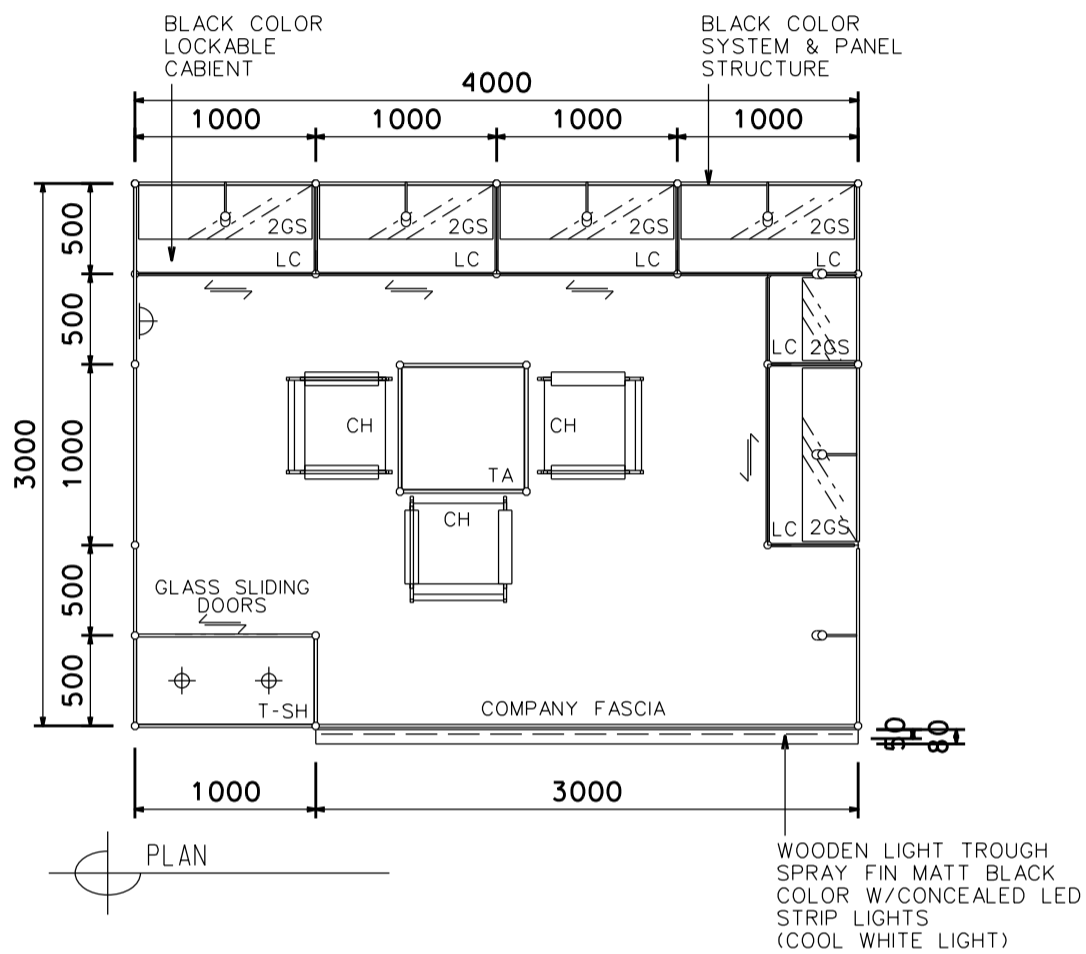

4M X 3M DELUXE BOOTH

四米乘三米豪華攤位

| BOOTH SPECIFICATIONS | | QTY. |
|----------------------|--|-------|
| | TALL SHOWCASE COVER W./ INKJET STICKER, 1 LAYER OF GLASS SHELF, 2 X 7W LED DOWNLIGHTS, | 1 |
| | SQUARE MEETING TABLE (0.7m X 0.7m X 0.75mH) | 1 |
| | BLACK COLOR LOCKABLE CABINET 0.5mD x 1mW x 0.75mH | 5.5 |
| | 3000 GLASS SHELF | 12 |
| | BLACK LEATHER CHAIR | 3 |
| | 13W LED LAMP LONGARMED SPOTLIGHT (YELLOW LIGHT) | 7 |
| | 500W SOCKET | 1 |
| | RUBBISH BIN | 1 |
| | CARPET | 12SQM |