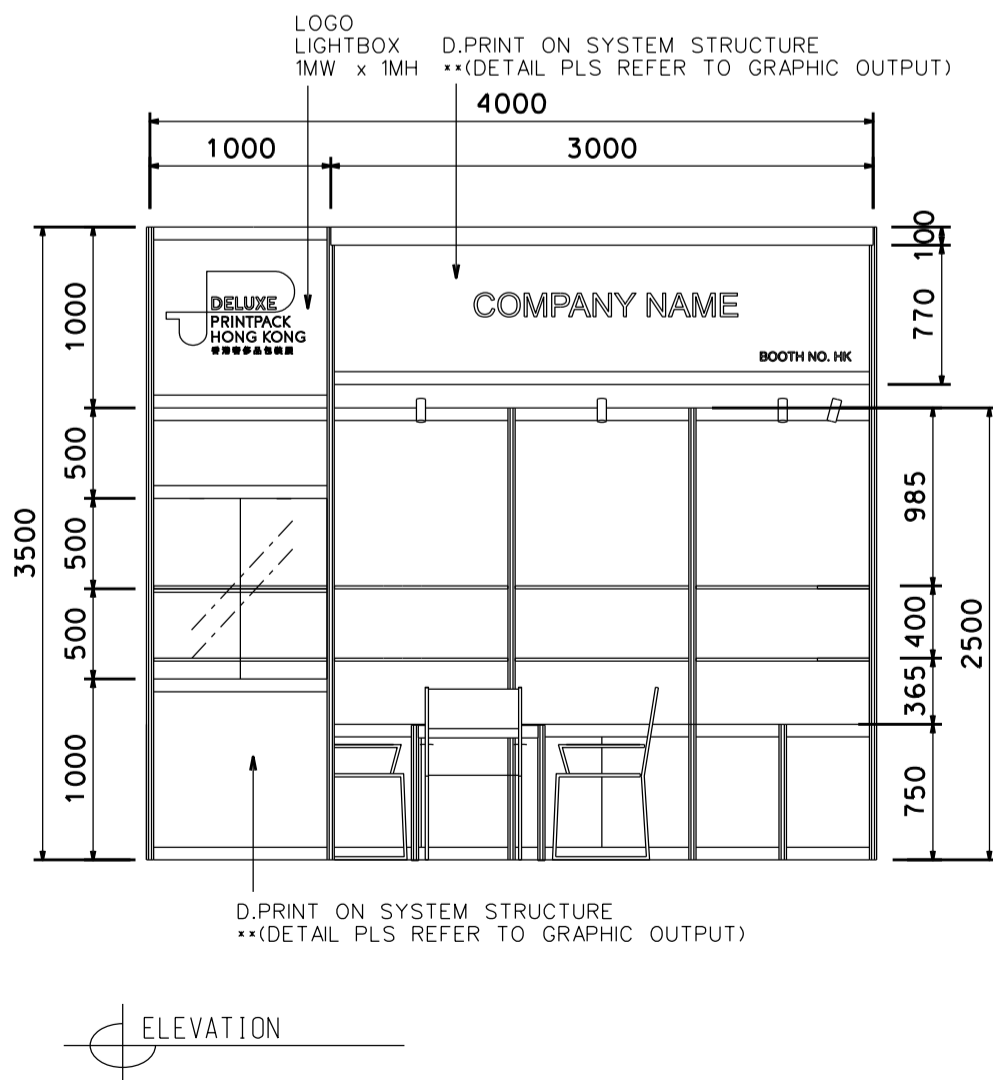

4M X 3M DELUXE BOOTH

四米乘三米豪華攤位

| BOOTH SPECIFICATIONS | | QTY. |
|----------------------|--|-------|
| | TALL SHOWCASE COVER W./ INKJET STICKER, 1 LAYER OF GLASS SHELF, 2 X 7W LED DOWNLIGHTS, | 1 |
| | SQUARE MEETING TABLE (0.7m X 0.7m X 0.75mH) | 1 |
| | BLACK COLOR LOCKABLE CABINET 0.5mD x 1mW x 0.75mH | 5.5 |
| | 3000 GLASS SHELF | 12 |
| | BLACK LEATHER CHAIR | 3 |
| | 13W LED LAMP LONGARMED SPOTLIGHT (YELLOW LIGHT) | 7 |
| | 500W SOCKET | 1 |
| | RUBBISH BIN | 1 |
| | CARPET | 12SQM |