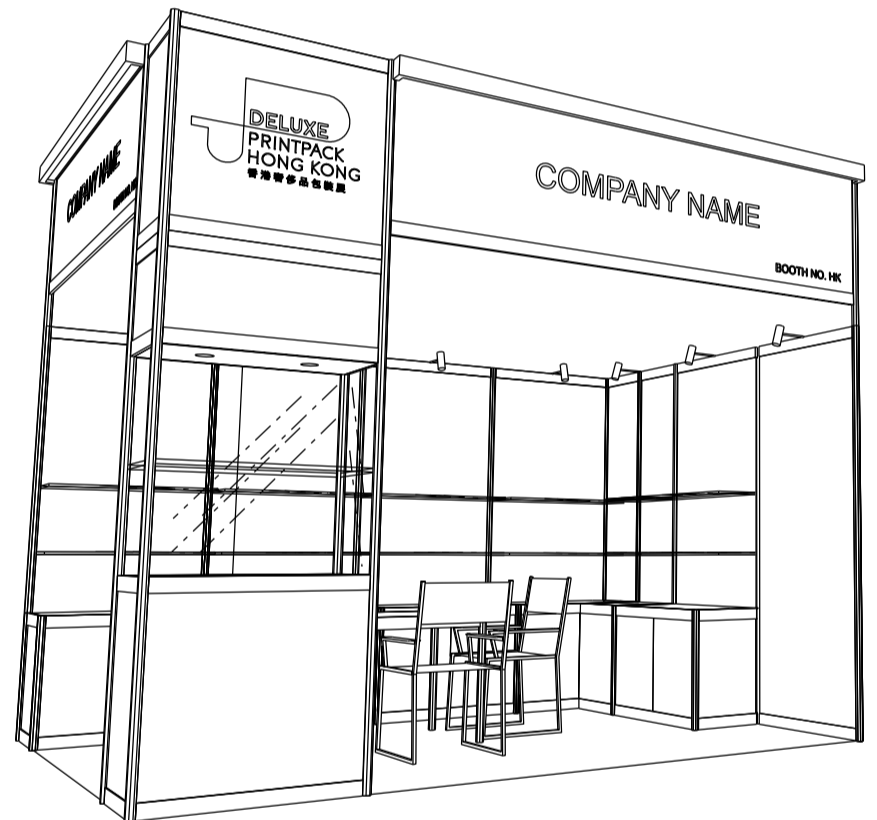

4M X 3M DELUXE LEFT CORNER BOOTH

四米乘三米左邊角位豪華攤位

BOOTH SPECIFICATIONS		QTY.
	TALL SHOWCASE COVER W./ INKJET STICKER, 1 LAYER OF GLASS SHELF, 2 X 7W LED DOWNLIGHTS,	1
	SQUARE MEETING TABLE (0.7m X 0.7m X 0.75mH)	1
	BLACK COLOR LOCKABLE CABINET 0.5mD x 1mW x 0.75mH	5.5
	3000 GLASS SHELF	12
	BLACK LEATHER CHAIR	3
	13W LED LAMP LONGARMED SPOTLIGHT (YELLOW LIGHT)	7
	500W SOCKET	1
	RUBBISH BIN	1
	CARPET	12SQM