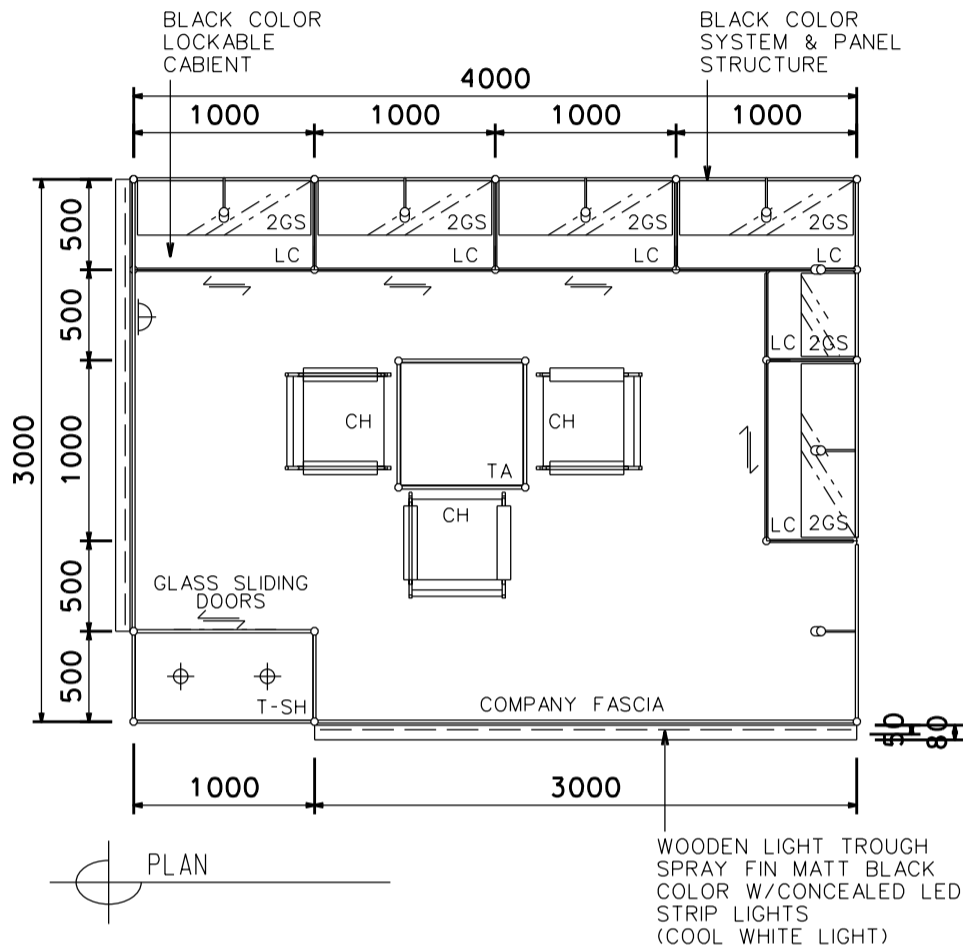

4M X 3M DELUXE LEFT CORNER BOOTH

四米乘三米左邊角位豪華攤位

BOOTH SPECIFICATIONS		QTY.
	TALL SHOWCASE COVER W./ INKJET STICKER, 1 LAYER OF GLASS SHELF, 2 X 7W LED DOWNLIGHTS,	1
	SQUARE MEETING TABLE (0.7m X 0.7m X 0.75mH)	1
	BLACK COLOR LOCKABLE CABINET 0.5mD x 1mW x 0.75mH	5.5
	3000 GLASS SHELF	12
	BLACK LEATHER CHAIR	3
	13W LED LAMP LONGARMED SPOTLIGHT (YELLOW LIGHT)	7
	500W SOCKET	1
	RUBBISH BIN	1
	CARPET	12SQM