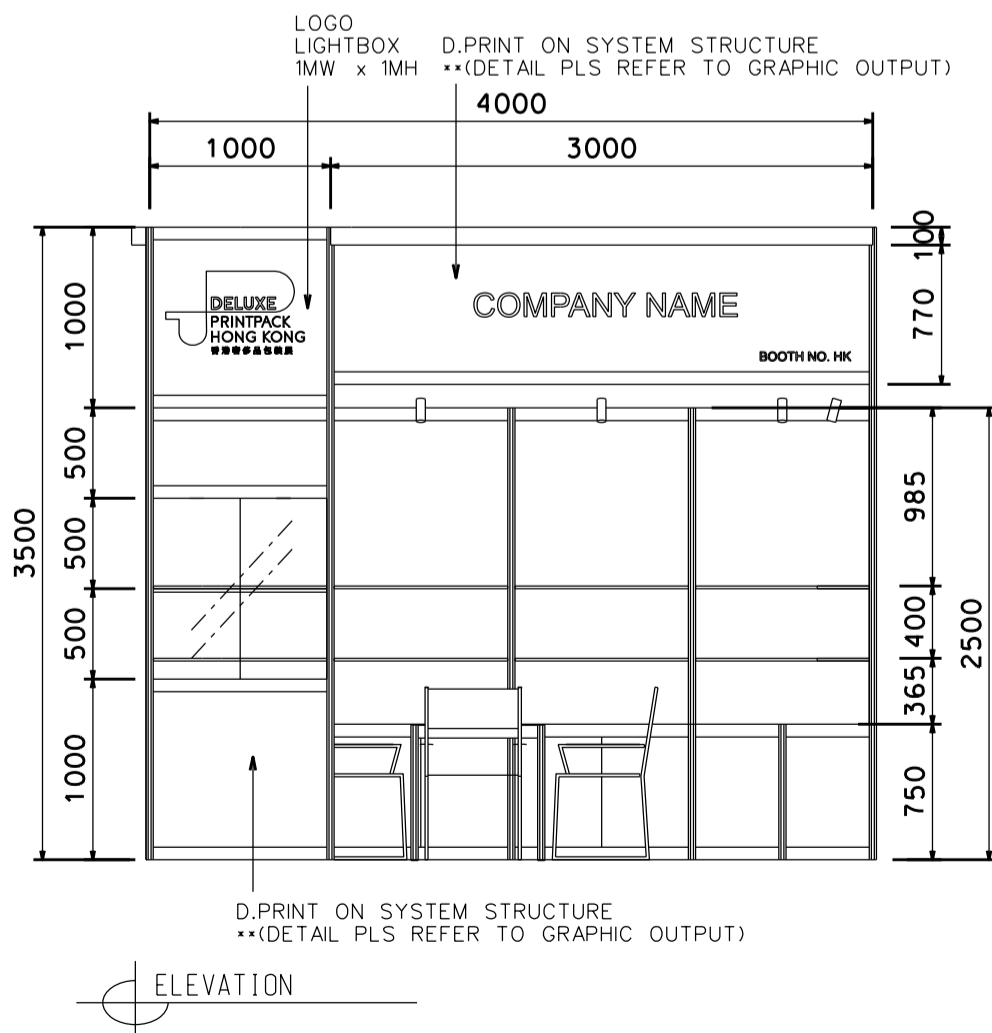

4M X 3M DELUXE LEFT CORNER BOOTH

四米乘三米左邊角位豪華攤位

BOOTH SPECIFICATIONS		QTY.
	TALL SHOWCASE COVER W./ INKJET STICKER, 1 LAYER OF GLASS SHELF, 2 X 7W LED DOWNLIGHTS,	1
	SQUARE MEETING TABLE (0.7m X 0.7m X 0.75mH)	1
	BLACK COLOR LOCKABLE CABINET 0.5mD x 1mW x 0.75mH	5.5
	3000 GLASS SHELF	12
	BLACK LEATHER CHAIR	3
	13W LED LAMP LONGARMED SPOTLIGHT (YELLOW LIGHT)	7
	500W SOCKET	1
	RUBBISH BIN	1
	CARPET	12SQM