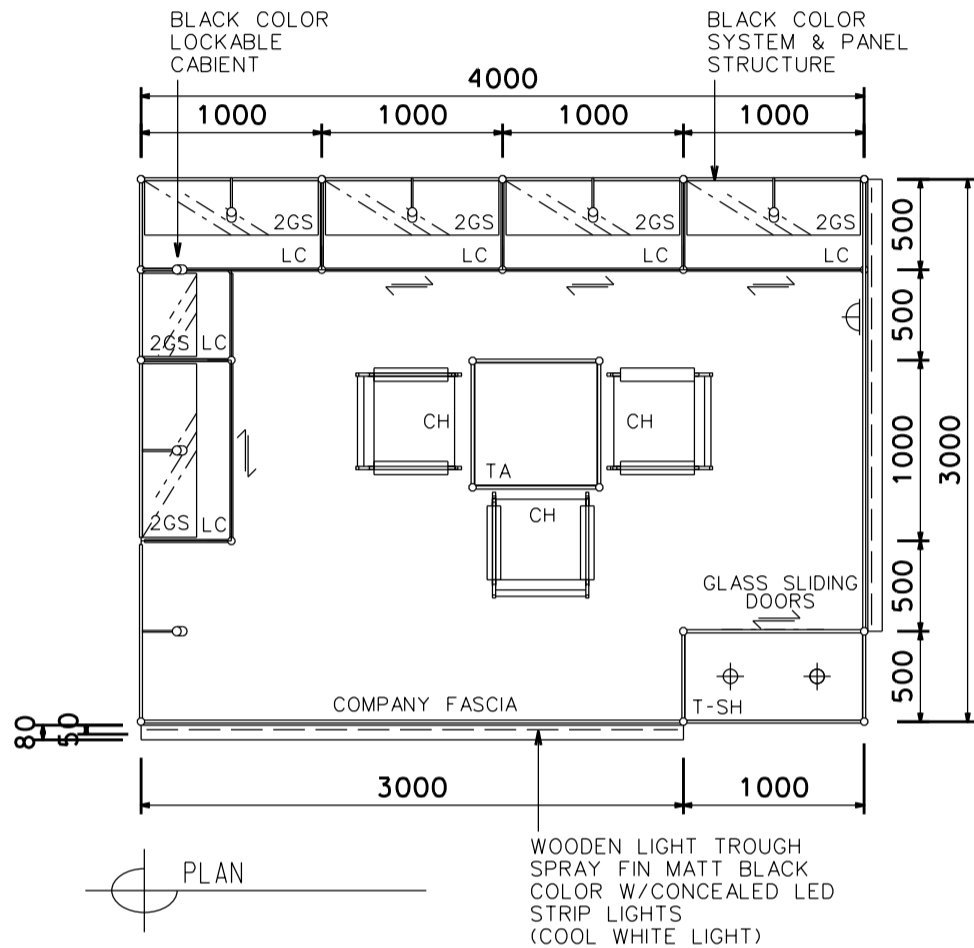

### 4M X 3M DELUXE RIGHT CORNER BOOTH

四米乘三米右邊角位豪華攤位

BOOTH SPECIFICATIONS		QTY.
	TALL SHOWCASE COVER W./ INKJET STICKER, 1 LAYER OF GLASS SHELF, 2 X 7W LED DOWNLIGHTS,	1
	SQUARE MEETING TABLE (0.7m X 0.7m X 0.75mH)	1
	BLACK COLOR LOCKABLE CABINET 0.5mD x 1mW x 0.75mH	5.5
	3000 GLASS SHELF	12
	BLACK LEATHER CHAIR	3
	13W LED LAMP LONGARMED SPOTLIGHT (YELLOW LIGHT)	7
	500W SOCKET	1
	RUBBISH BIN	1
	CARPET	12SQM