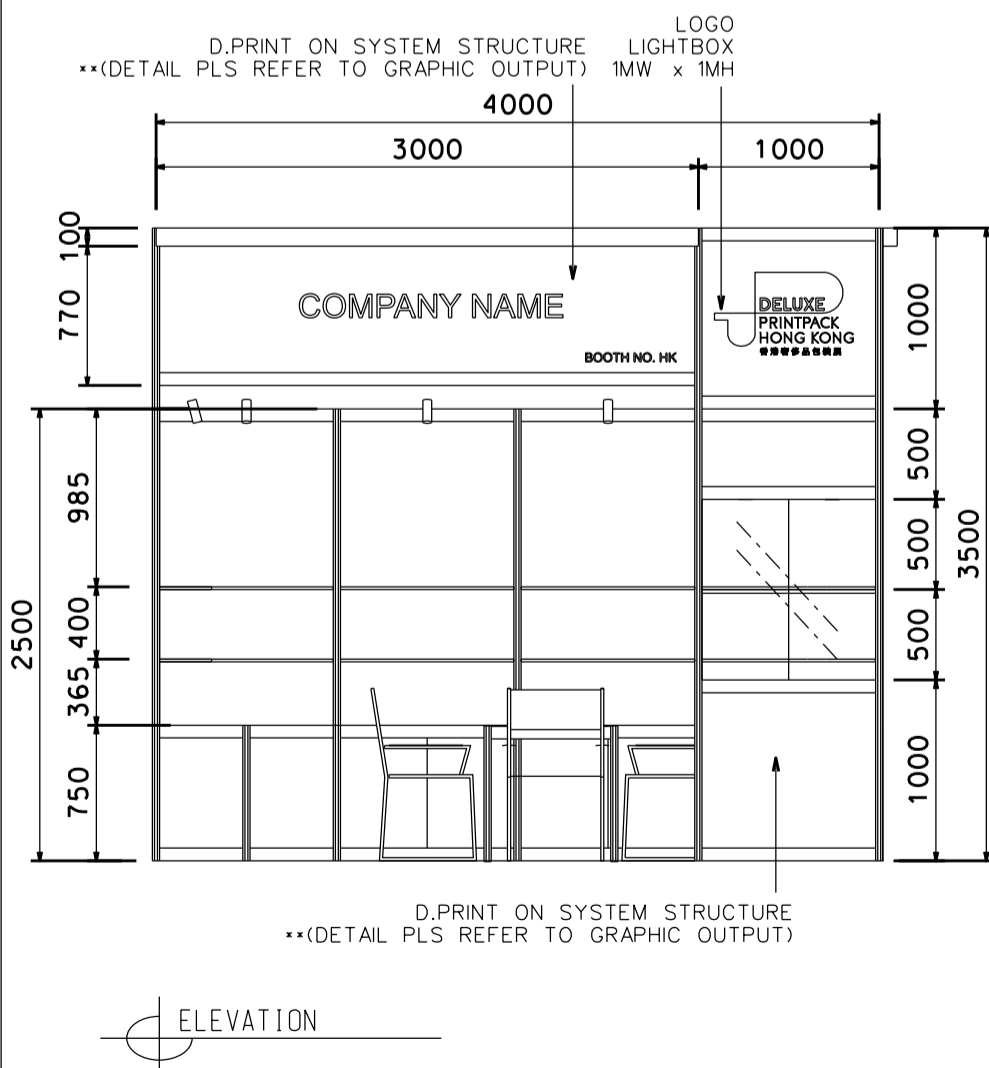

### 4M X 3M DELUXE RIGHT CORNER BOOTH

四米乘三米右邊角位豪華攤位

BOOTH SPECIFICATIONS		QTY.
	TALL SHOWCASE COVER W./ INKJET STICKER, 1 LAYER OF GLASS SHELF, 2 X 7W LED DOWNLIGHTS,	1
	SQUARE MEETING TABLE (0.7m X 0.7m X 0.75mH)	1
	BLACK COLOR LOCKABLE CABINET 0.5mD x 1mW x 0.75mH	5.5
	3000 GLASS SHELF	12
	BLACK LEATHER CHAIR	3
	13W LED LAMP LONGARMED SPOTLIGHT (YELLOW LIGHT)	7
	500W SOCKET	1
	RUBBISH BIN	1
	CARPET	12SQM