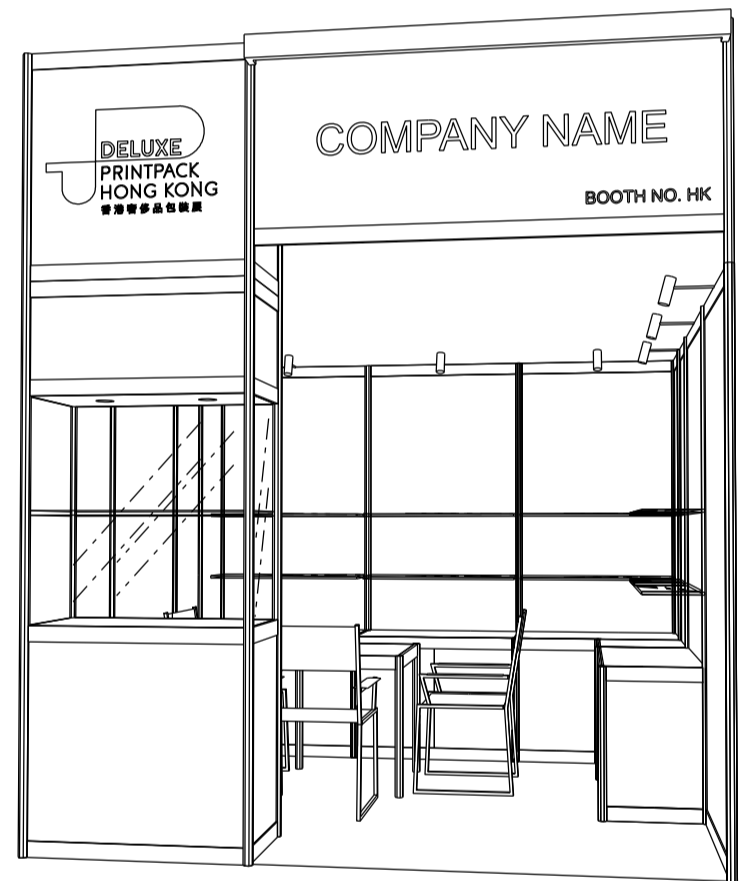

3M X 3M DELUXE BOOTH

三米乘三米標準豪華攤位

BOOTH SPECIFICATIONS		QTY.
	TALL SHOWCASE COVER W./ INKJET STICKER, 1 LAYER OF GLASS SHELF, 2 X 7W LED DOWNLIGHTS,	1
	SQUARE MEETING TABLE (0.7m X 0.7m X 0.75mH)	1
	BLACK COLOR LOCKABLE CABINET 0.5mD x 1mW x 0.75mH	4.5
	300D GLASS SHELF	10
	BLACK LEATHER CHAIR	3
	13W LED LAMP LONGARMED SPOTLIGHT (YELLOW LIGHT)	6
	500W SOCKET	1
	RUBBISH BIN	1
	CARPET	9SQM