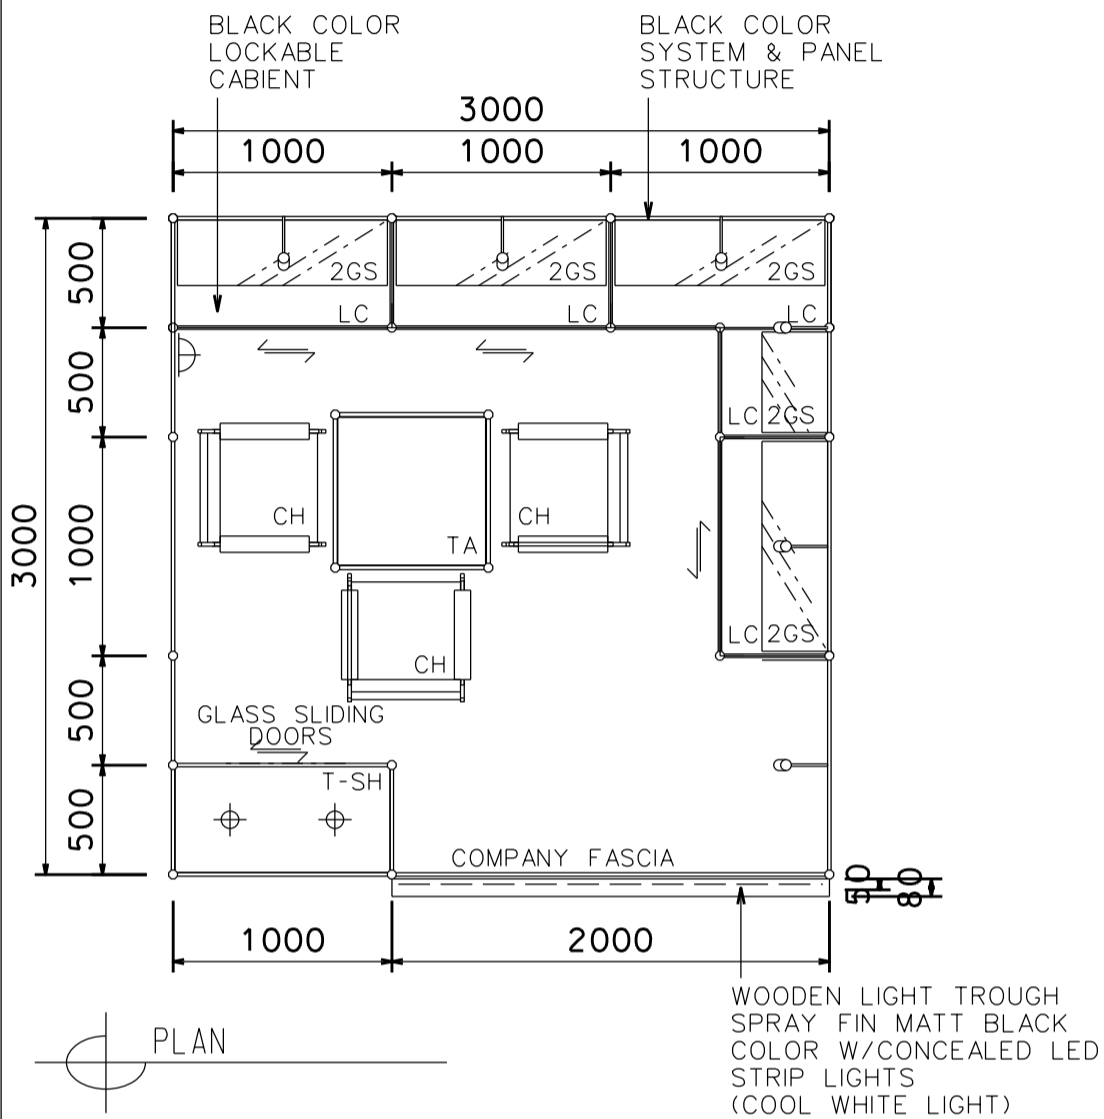

3M X 3M DELUXE BOOTH

三米乘三米標準豪華攤位

BOOTH SPECIFICATIONS		QTY.
	TALL SHOWCASE COVER W./ INKJET STICKER, 1 LAYER OF GLASS SHELF, 2 X 7W LED DOWNLIGHTS,	1
	SQUARE MEETING TABLE (0.7m X 0.7m X 0.75mH)	1
	BLACK COLOR LOCKABLE CABINET 0.5mD x 1mW x 0.75mH	4.5
	300D GLASS SHELF	10
	BLACK LEATHER CHAIR	3
	13W LED LAMP LONGARMED SPOTLIGHT (YELLOW LIGHT)	6
	500W SOCKET	1
	RUBBISH BIN	1
	CARPET	9SQM