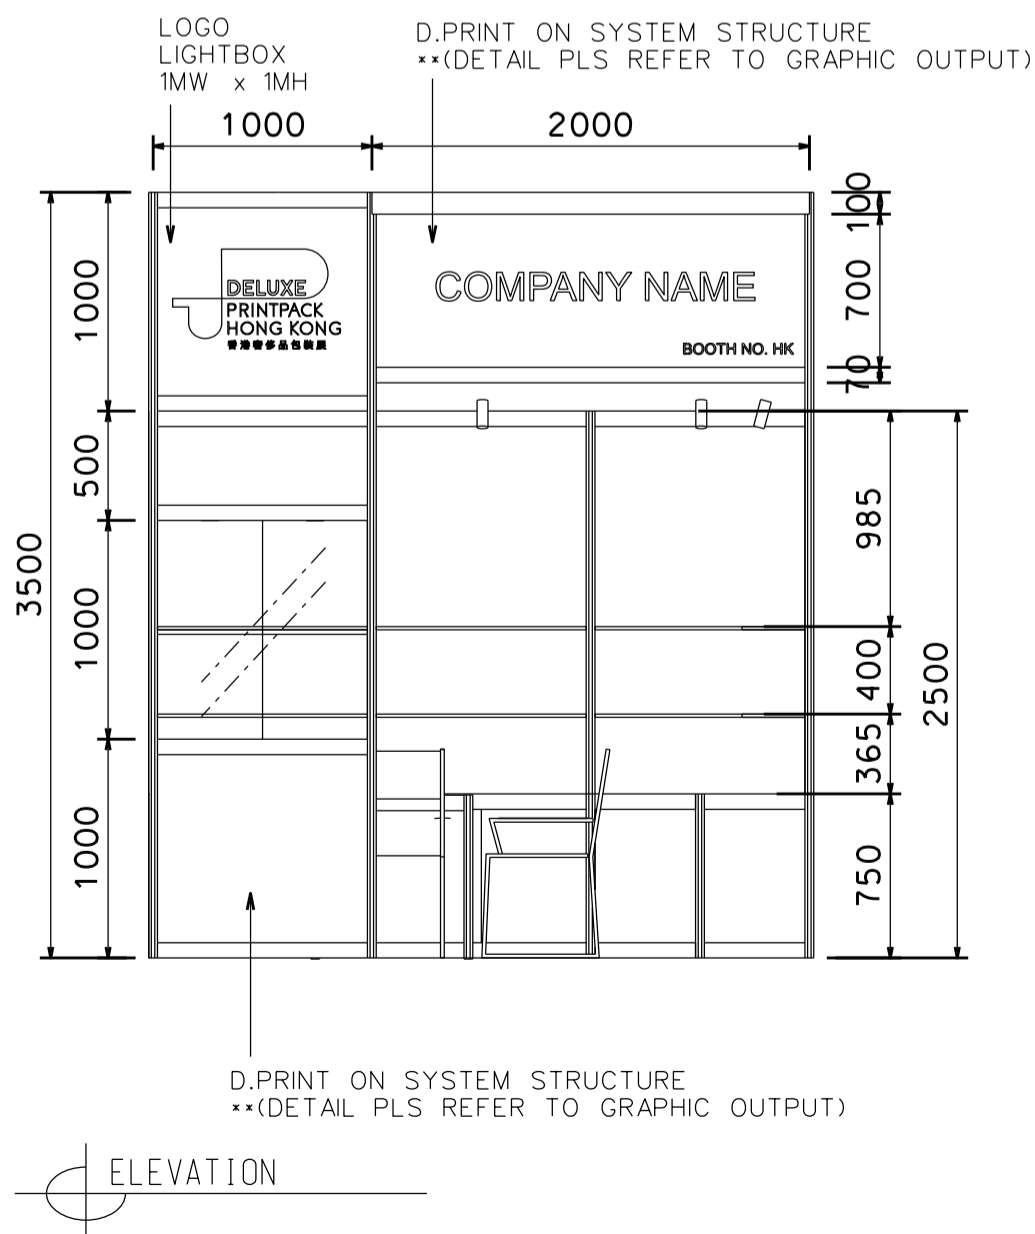

3M X 3M DELUXE BOOTH

三米乘三米標準豪華攤位

BOOTH SPECIFICATIONS		QTY.
	TALL SHOWCASE COVER W./ INKJET STICKER, 1 LAYER OF GLASS SHELF, 2 X 7W LED DOWNLIGHTS,	1
	SQUARE MEETING TABLE (0.7m X 0.7m X 0.75mH)	1
	BLACK COLOR LOCKABLE CABINET 0.5mD x 1mW x 0.75mH	4.5
	300D GLASS SHELF	10
	BLACK LEATHER CHAIR	3
	13W LED LAMP LONGARMED SPOTLIGHT (YELLOW LIGHT)	6
	500W SOCKET	1
	RUBBISH BIN	1
	CARPET	9SQM