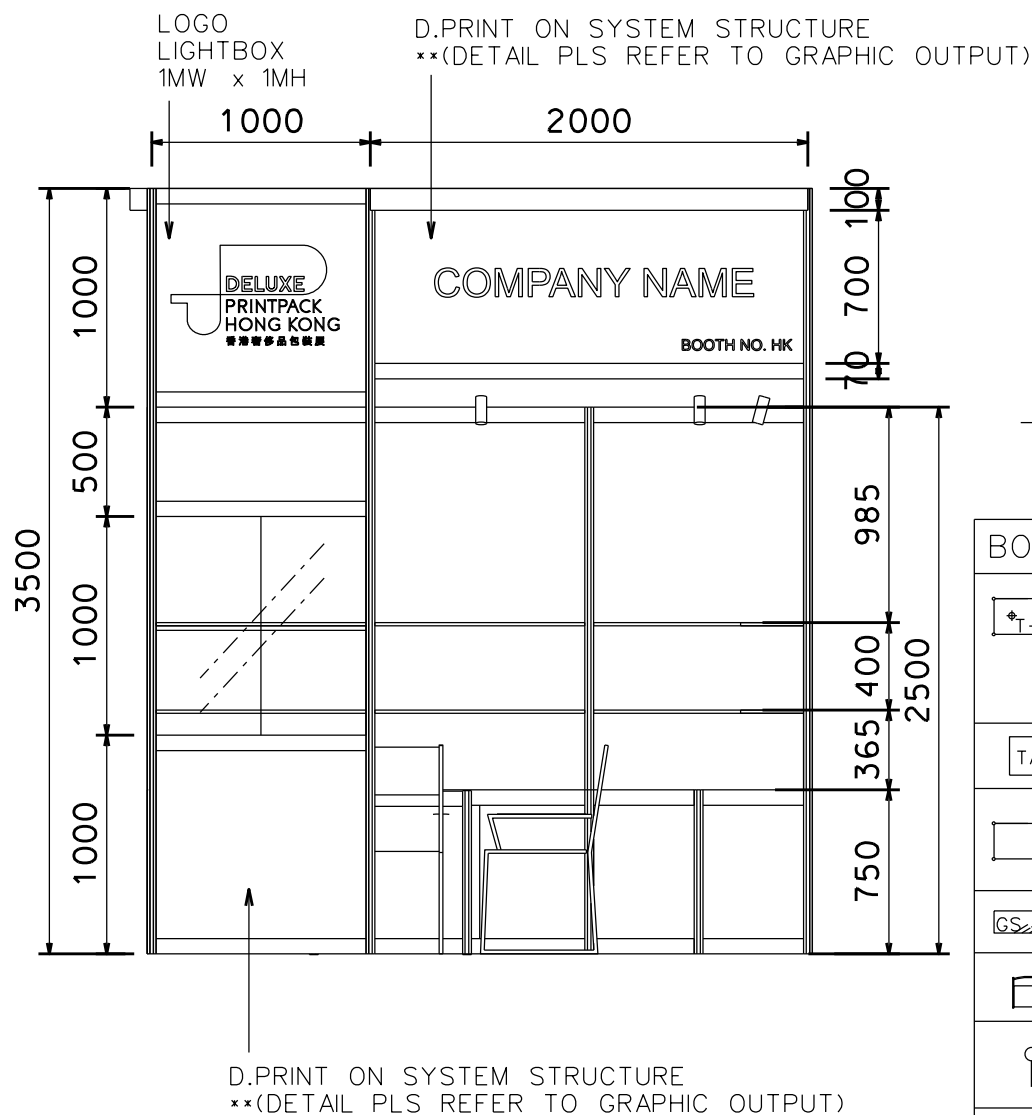

3M X 3M DELUXE LEFT CORNER BOOTH

三米乘三米左邊角位豪華攤位

BOOTH SPECIFICATIONS		QTY.
	TALL SHOWCASE COVER W./ INKJET STICKER, 1 LAYER OF GLASS SHELF, 2 X 7W LED DOWNLIGHTS,	1
	SQUARE MEETING TABLE (0.7m X 0.7m X 0.75mH)	1
	BLACK COLOR LOCKABLE CABINET 0.5mD x 1mW x 0.75mH	4.5
	300D GLASS SHELF	10
	BLACK LEATHER CHAIR	3
	13W LED LAMP LONGARMED SPOTLIGHT (YELLOW LIGHT)	6
	500W SOCKET	1
	RUBBISH BIN	1
	CARPET	9SQM