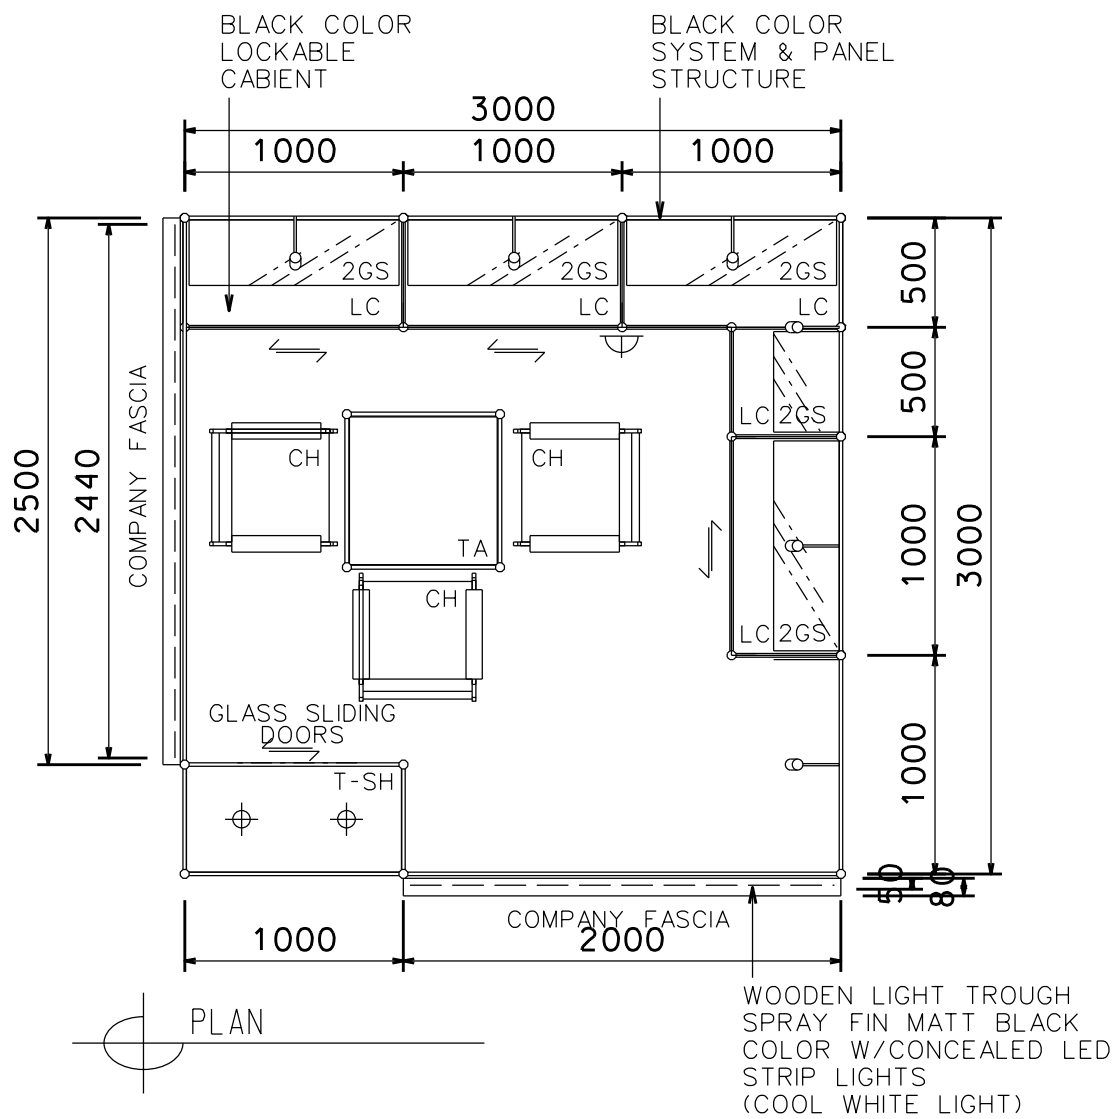

3M X 3M DELUXE LEFT CORNER BOOTH

三米乘三米左邊角位豪華攤位

BOOTH SPECIFICATIONS		QTY.
	TALL SHOWCASE COVER W./ INKJET STICKER, 1 LAYER OF GLASS SHELF, 2 X 7W LED DOWNLIGHTS,	1
	SQUARE MEETING TABLE (0.7m X 0.7m X 0.75mH)	1
	BLACK COLOR LOCKABLE CABINET 0.5mD x 1mW x 0.75mH	4.5
	300D GLASS SHELF	10
	BLACK LEATHER CHAIR	3
	13W LED LAMP LONGARMED SPOTLIGHT (YELLOW LIGHT)	6
	500W SOCKET	1
	RUBBISH BIN	1
	CARPET	9SQM